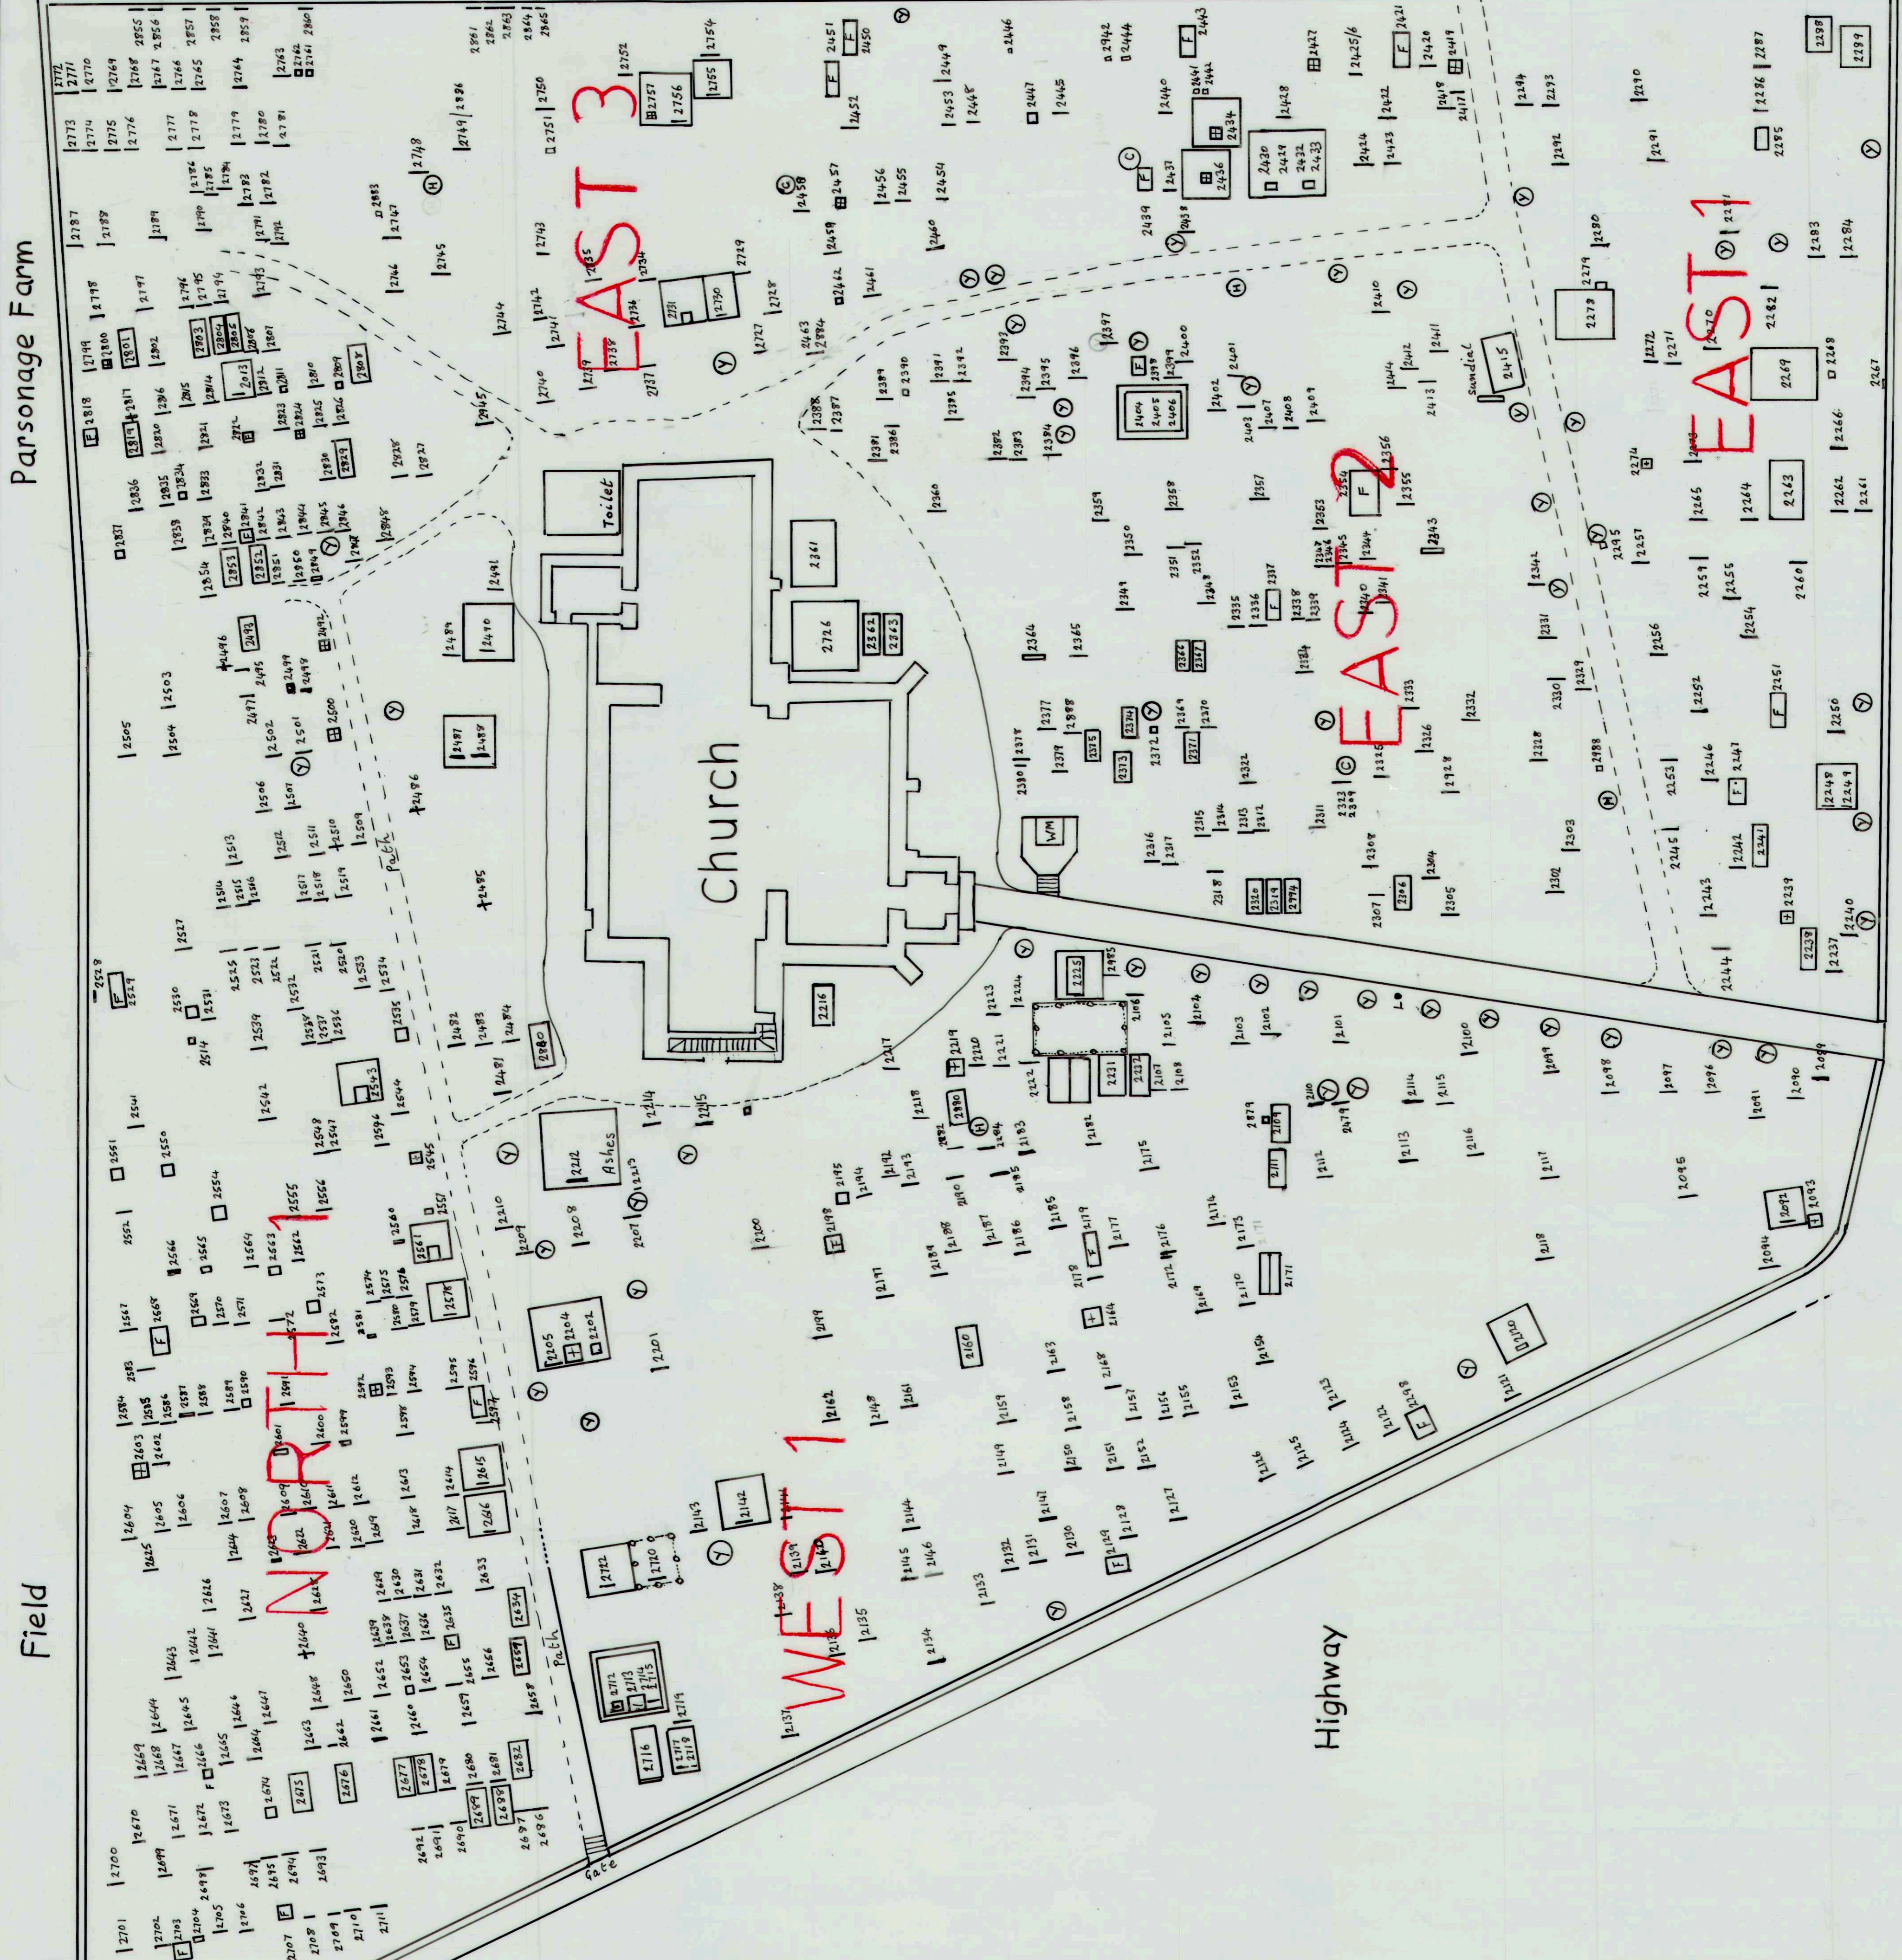

Parsonage Farm

Field

Old Path
to
Vicarage

Field

Church

Toilet

Main Entrance

Allerdale Cemetery

Key:

- ⊙ Yew Tree
- ⊙ Holly Tree
- ⊙ Cypress Tree
- ⊙ Fallen Stone

HEADSTONE LOCATION PLAN
ST BRIDGET'S CHURCH
BRIGHAM

C.P. & S.E. Woollard, 2016 v1.
Approx Scale: 15 ft to 1 inch